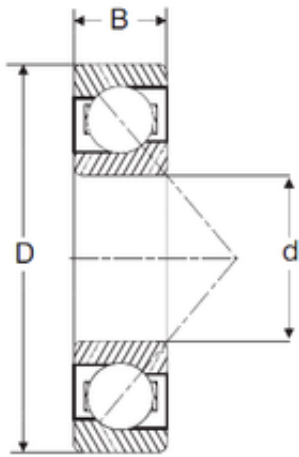

## BEARING PRECISION AXLE CORP.

95 mm x 200 mm x 45 mm SIGMA 7319-B  
Angular contact ball bearings

Bearing No. 7319-B

Size	95x200x45 mm
Bore Diameter	95 mm
Outer Diameter	200 mm
Width	45 mm
d	95 mm
D	200 mm
B	45 mm
C	45 mm

7319-B Bearing 2D drawings and 3D CAD models