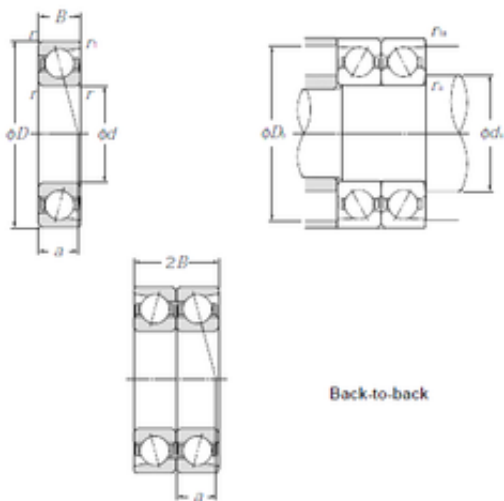

BEARING PRECISION AXLE CORP.

15 mm x 42 mm x 13 mm CYSD 7302BDB
Angular contact ball bearings

Bearing No. 7302BDB

Size	15x42x13 mm
Bore Diameter	15 mm
Outer Diameter	42 mm
Width	13 mm
d	15 mm
D	42 mm
B	13 mm
C	13 mm
Angle ()	40 °
r min.	1 mm
2B	26 mm
Weight	0,114 Kg
Basic dynamic load rating (C)	20,3 kN
Basic static load rating (C0)	13,3 kN
(Grease) Lubrication Speed	13000 r/min

7302BDB Bearing 2D drawings and 3D CAD models