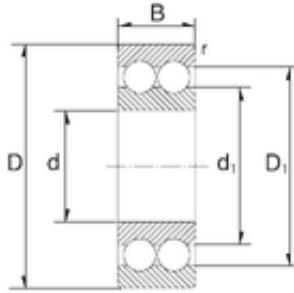

BEARING PRECISION AXLE CORP.

30 mm x 72 mm x 30,2 mm ZEN S5306-2RS
Angular contact ball bearings

Bearing No. S5306-2RS

| | |
|-------------------------------|---------------|
| Size | 30x72x30.2 mm |
| Bore Diameter | 30 mm |
| Outer Diameter | 72 mm |
| Width | 30,2 mm |
| d | 30 mm |
| D | 72 mm |
| B | 30,2 mm |
| C | 30,2 mm |
| Weight | 0,53 Kg |
| Basic dynamic load rating (C) | 40,5 kN |
| Basic static load rating (C0) | 28,1 kN |
| (Grease) Lubrication Speed | 6300 r/min |

S5306-2RS Bearing 2D drawings and 3D CAD models