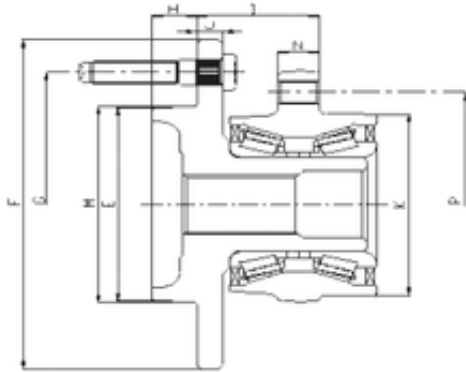

BEARING PRECISION AXLE CORP.

ILJIN IJ223051 Angular contact ball bearings

Bearing No. IJ223051

| | |
|---|---------------|
| P | 140 mm |
| I | 68,34 mm |
| E | 116,55 mm |
| F | 208 mm |
| G | 165,1 mm |
| H | 9 mm |
| J | 10,1 mm |
| K | 113,8 mm |
| N | 18,3 mm |
| 1 | Wheel Bearing |

IJ223051 Bearing 2D drawings and 3D CAD models