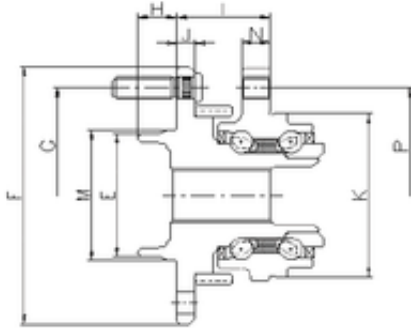

## ILJIN IJ123059 Angular contact ball bearings

Bearing No. IJ123059

|   |               |
|---|---------------|
| I | 63,5 mm       |
| E | 71,425 mm     |
| F | 164,75 mm     |
| G | 127 mm        |
| H | 15,45 mm      |
| J | 11 mm         |
| K | 84,94 mm      |
| M | 71,933 mm     |
| N | 13,5 mm       |
| 1 | Wheel Bearing |