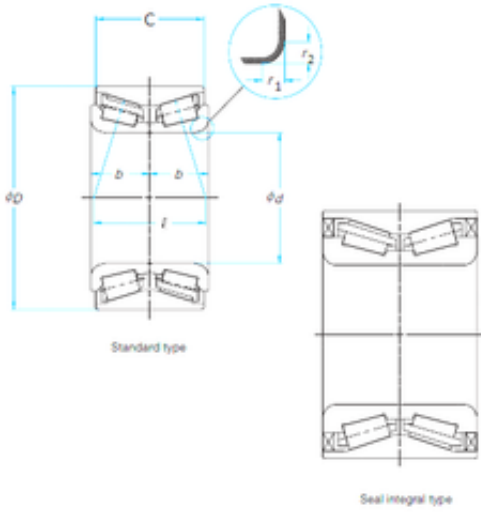

# BEARING PRECISION AXLE CORP.

38 mm x 64 mm x 36 mm KOYO  
 46T080604-1LFTCS76 Angular contact ball  
 bearings

Bearing No. 46T080604-1LFTCS76

Size	38x64x36 mm
Bore Diameter	38 mm
Outer Diameter	64 mm
Width	36 mm
d	38 mm
D	64 mm
B	36 mm

46T080604-1LFTCS76 Bearing 2D drawings and 3D  
 CAD models