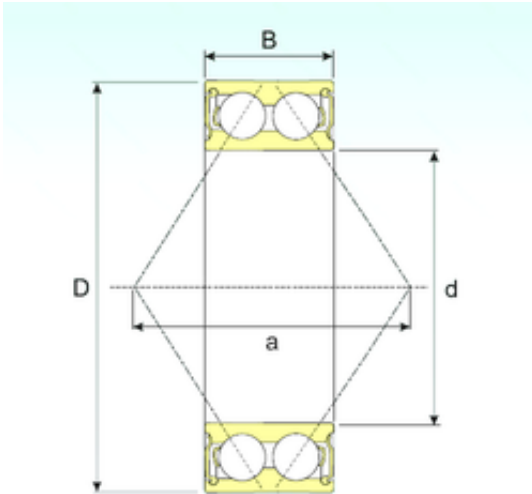

## BEARING PRECISION AXLE CORP.

30 mm x 62 mm x 23,8 mm CYSD 5206 2RS  
Angular contact ball bearings

Bearing No. 5206 2RS

Size	30x62x23.8 mm
Bore Diameter	30 mm
Outer Diameter	62 mm
Width	23,8 mm
d	30 mm
D	62 mm
B	23,8 mm
C	23,8 mm
r min.	1 mm
Weight	0,29 Kg
Basic dynamic load rating (C)	25,4 kN
Basic static load rating (C0)	18,3 kN

5206 2RS Bearing 2D drawings and 3D CAD models