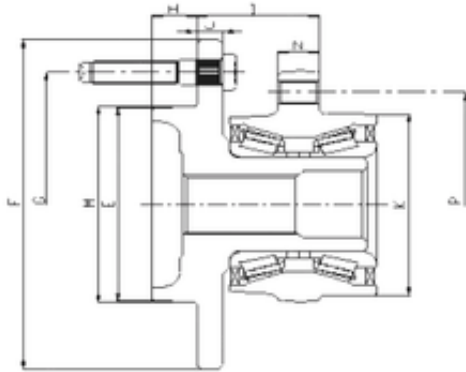

## ILJIN IJ223056 Angular contact ball bearings

Bearing No. IJ223056

P	140 mm
I	65,2 mm
E	116,69 mm
F	199,3 mm
G	165,1 mm
H	19 mm
J	10 mm
K	105,8 mm
M	117,89 mm
N	18,3 mm
1	Wheel Bearing

IJ223056 Bearing 2D drawings and 3D CAD models